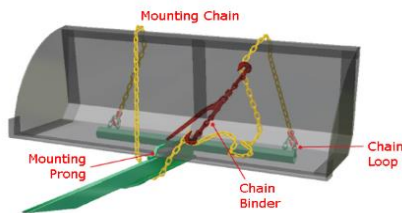

## CURRENT INVENTORY & SPECIALS

PRICE AND AVAILABILITY ARE SUBJECT TO CHANGE WITHOUT NOTICE.

PRICES DO NOT INCLUDE APPLICABLE TAXES. ALL PRICES ARE F.O.B. TBL YARD IN LANGLEY

Item #	Description	Weight	Price	Available
--------	-------------	--------	-------	-----------

### FEEDERS & FEEDING EQUIPMENT

HG 1245	Discounted	Feeder Panel – Hurricane – 8'4" - Retail Price \$355.00	157	\$ 287.55	2
HG 1490	Discounted	Creep feeder panel – 10' / Retail \$222.00	81	\$ 171.84	1
HG 1600	Discounted	Bale spear – bucket – Retail - \$237.00 - This is a Used Item	94	\$ 125.00	1