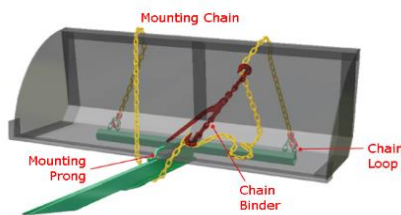

HI-HOG PANELS, GATES, STALLS & FEEDERS

CURRENT INVENTORY & SPECIALS

PRICE AND AVAILABILITY ARE SUBJECT TO CHANGE WITHOUT NOTICE.

PRICES DO NOT INCLUDE APPLICABLE TAXES. ALL PRICES ARE F.O.B. TBL YARD IN LANGLEY

Item #	Description	Weight	Price	Available
--------	-------------	--------	-------	-----------

FEEDERS & FEEDING EQUIPMENT

HG 1245	Discounted Feeder Panel – Hurricane – 8'4" - Retail Price \$355.00	157	\$ 287.55	2
HG 1490	Discounted Creep feeder panel – 10' / Retail \$222.00	81	\$ 171.84	1
HG 1600	Discounted Bale spear – bucket – Retail - \$237.00 - This is a Used Item	94	\$ 125.00	1